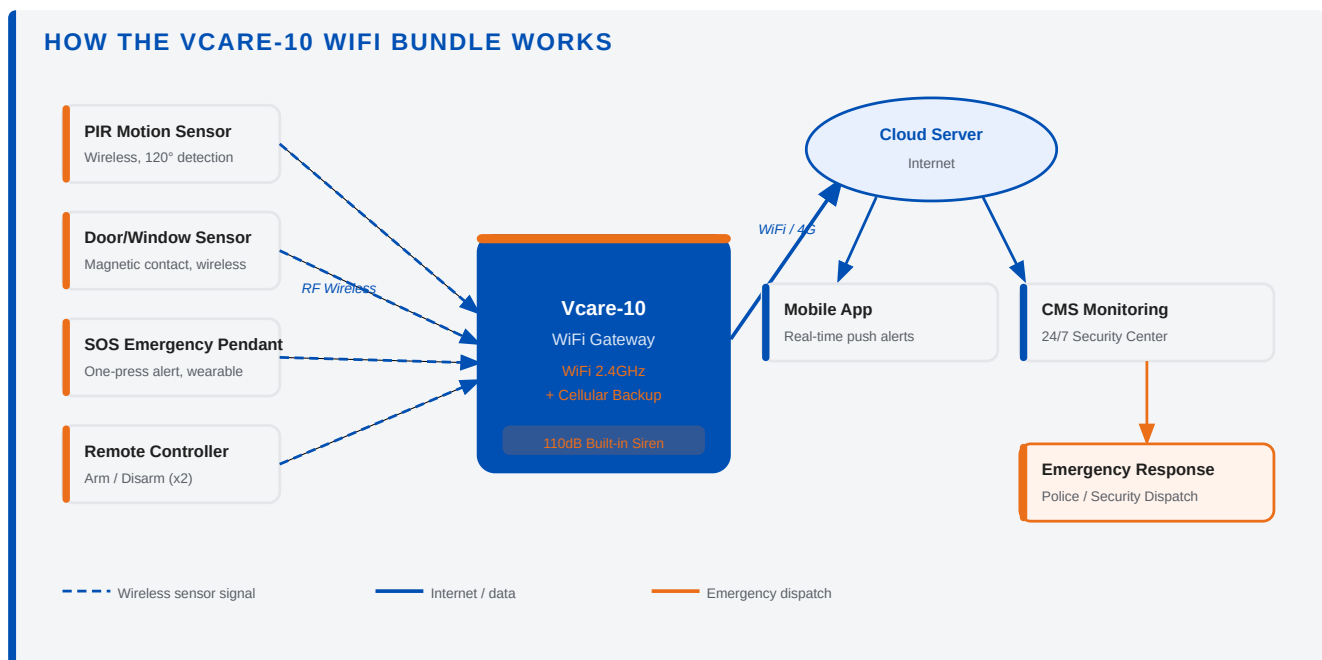

Vcare-10 WiFi Bundle

Application Guide & System Diagram

Page 2 of 2

APPLICATION SCENARIOS

Homes & Residential Apartments

Protect entry doors, windows, and common areas with motion and door sensors. SOS pendant covers elderly or vulnerable occupants.

Small Offices & Retail Stores

After-hours intrusion detection with instant mobile alerts to owners. Easy arming via remote controller at close of business.

Banks & Financial Branch Offices

Silent alarm relay to monitoring center with AES-256 encrypted transmission and cellular backup for zero-downtime protection.

Pharmacies & Clinics

Protect high-value medicine storage and equipment rooms. Emergency SOS button for lone-worker safety during off-hours.

Hotels & Guest Houses

Monitor service corridors, storage rooms, and back offices. Easy deployment without drilling or cabling.

Educational Institutions

Secure computer labs, libraries, and admin offices after school hours with automated arming schedules.

SYSTEM ARCHITECTURE DIAGRAM

PATROL HAWK

The professional manufacturer of alarm system, since 2003

AUTHORIZED DISTRIBUTOR

DIGI-MARK SOLUTION
Authorized Bangladesh Partner
www.digimarkbd.com

CONTACT

info@digimarkbd.com
+880 1979-234342
Rahmania Int'l Complex (1st Floor)
28/1/C, Toyenbee Circular Road
Motijheel, Dhaka-1000, Bangladesh